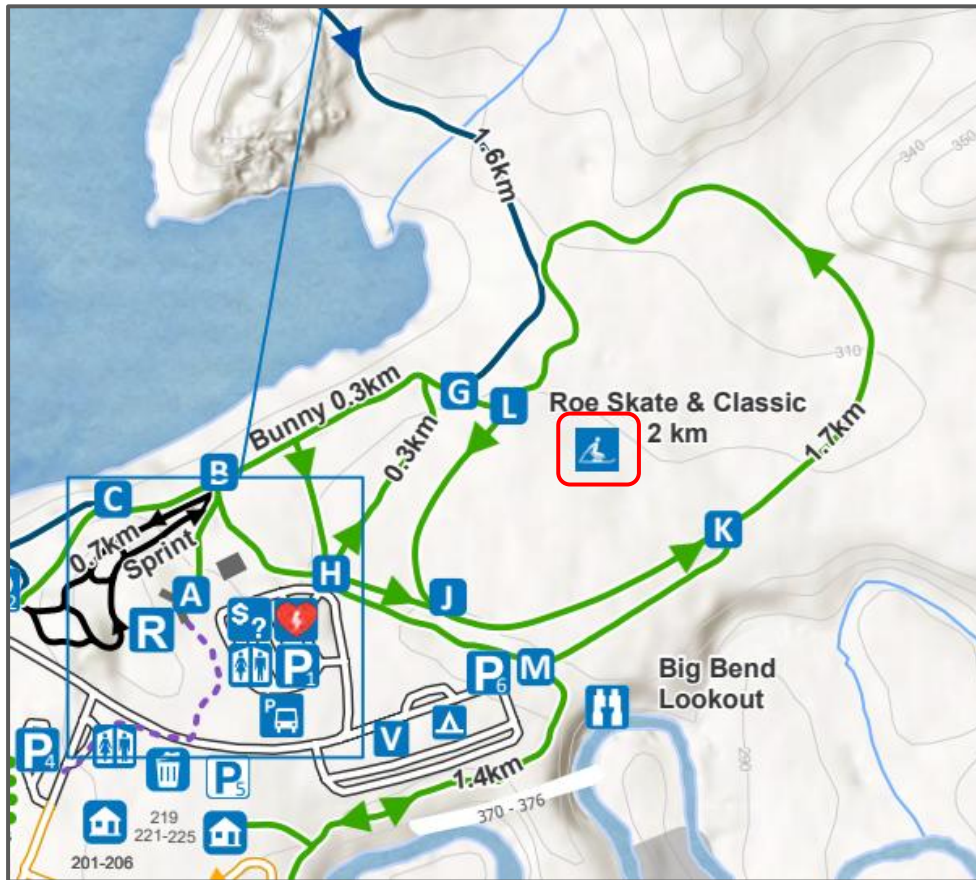

Education & Awareness

Enhanced Accessibility

Inclusive Event

Development of Para-Sports

New Partnerships & Innovation

Example - Arrowhead Provincial Park

Arrowhead Provincial Park is an example of an organization that has bought Spike's and offers that type of equipment to visitors who need adaptive equipment. They also work on making the park inclusive by having their own adaptive cross-country ski tracks.