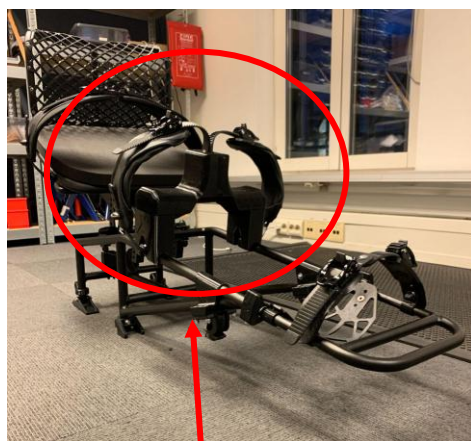

Thigh support

Name	Description	Article Number	Price EUR
Brake Snow Seated	Only for Nordic skiing	SP030501	299,-
Brake Snow Kneeled	Only for Nordic skiing	SP040501	299,-
Thigh Support	Three different heights	SP030709	99,-