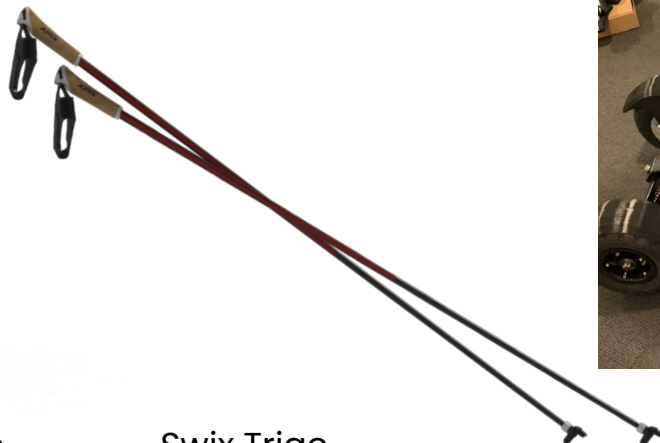

ACCESSORIES TO SPIKE

Abduction Block

Name	Description	Article Number	Price EUR
Abduction block, 100 mm (large)	Standard thickness & shape	EP110001	49,-
Abduction block, 80 mm (medium)	Standard thickness & shape	EP110002	49,-
Abduction block, 60 mm (small)	Standard thickness & shape	EP110003	49,-
Abduction block, standard shape, individual size	Standard shape, custom thickness	EP110004	Price: To be determined upon final design
Abduction block, custom-made (optional thickness and shape)	Custom thickness & shape	EP110005	Price: To be determined upon final design

ACCESSORIES TO SPIKE

Support handle

Swix Triac

Tight support

Name	Description	Article Number	Price EUR
Support Handle (Only Spike Kneeled)	Support point for getting in and out	SP011501	229,-
Thigh Support (Only Spike Seated)		SP020603	199,-
Swix Triac 4.0 Poles	Sizes from 100 cm - 140 cm, 5 cm interval	SP011404	99,-