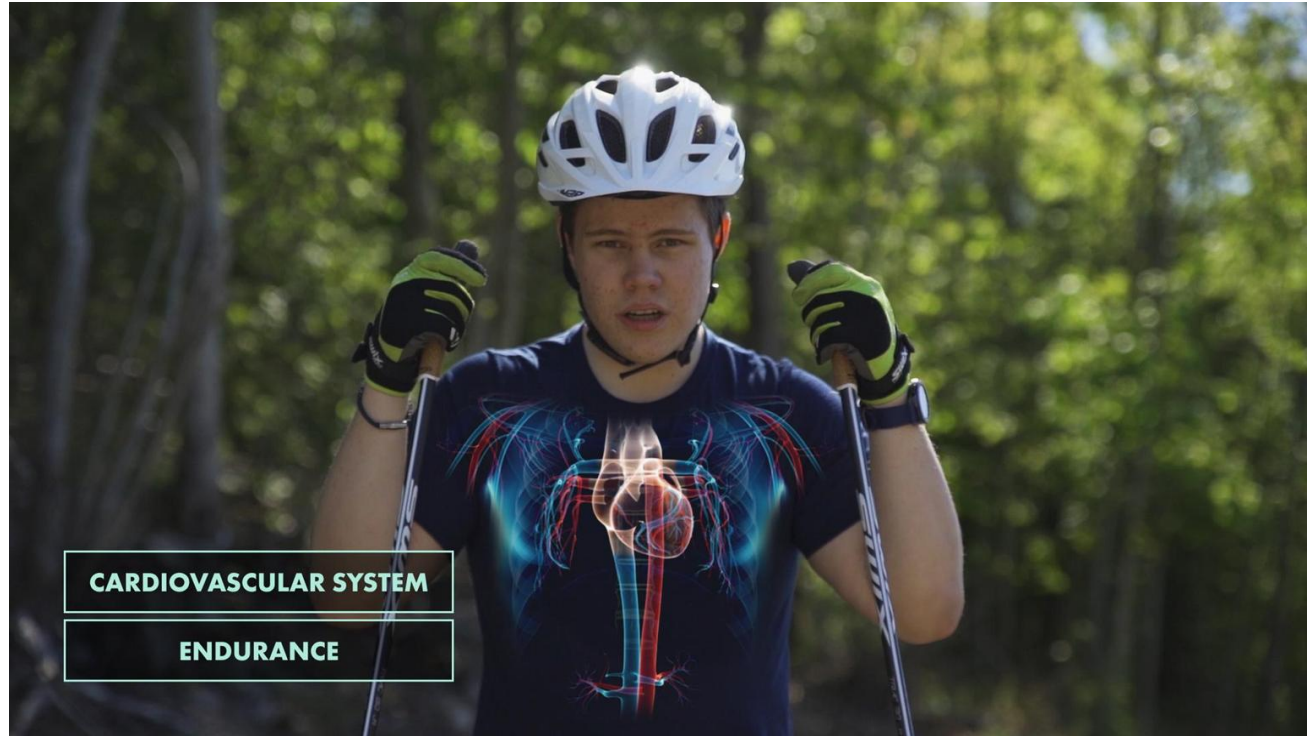

Wheelchair Rugby

Cross-Country

Hand Cycling

Wheelchair Basket

Other wheelchair sports

Spike's Physical Health Benefits

Spike improves your **cardiovascular system**, **endurance**, **core muscles**, **upper body** and **balance coordination**.